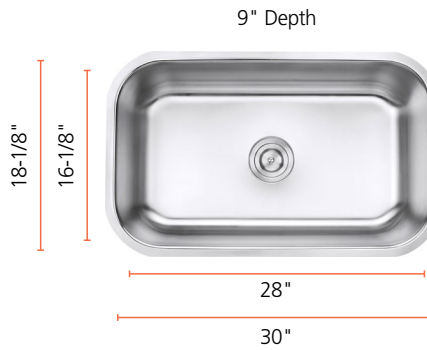

The Pompano

SNKFAB3118

- Standard Large Single Bowl
- Available in 16 and 18 gauge
- 304 Stainless Steel
- Accessories Available