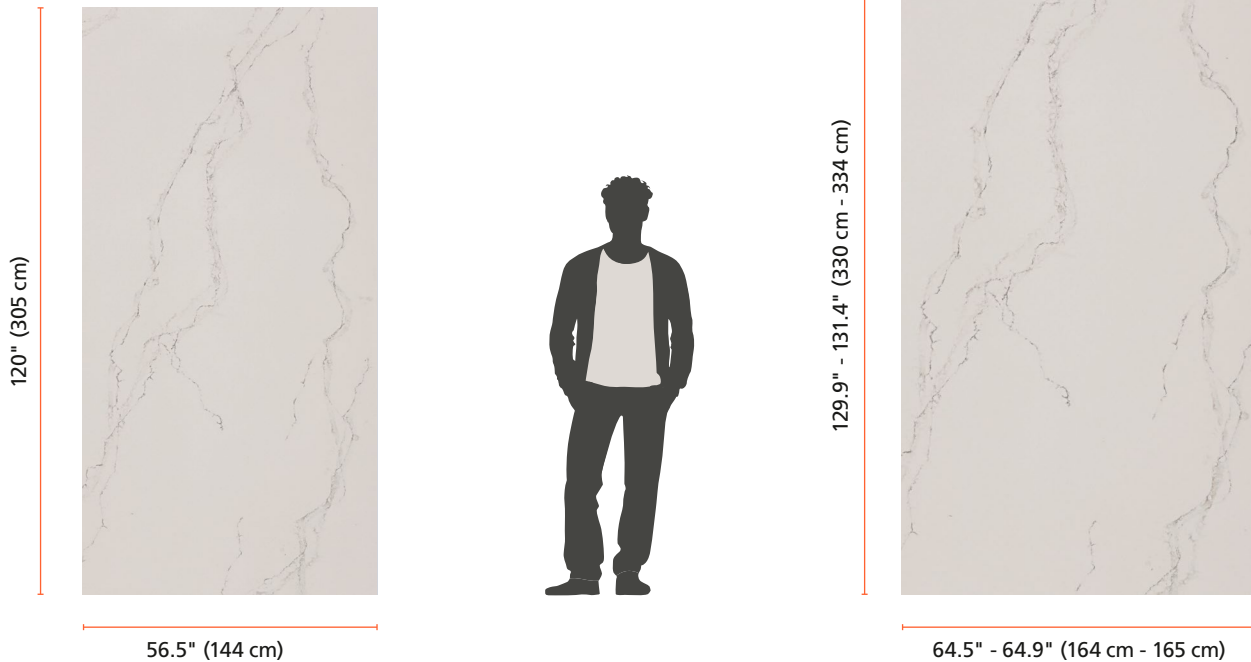

Quartz Slab Sizes

Standard

Caesarstone Quartz surfaces come in Standard size, offered in two thicknesses.

120" x 56.5"
(47.08 sq ft)
(144 cm x 305 cm)

Thickness –
2 cm and 3 cm
depending on the color

Thickness	Standard Slab Weight
3 cm	639-675 lbs (290-306 kg)
2 cm	417-463 lbs (189-210 kg)

Jumbo

Some Caesarstone Quartz surfaces are available in large Jumbo size, offered in two thicknesses, making it easier than ever to fill spaces with fewer seams.

130" x 64.6"
(58.6 sq ft) +/- 1"
(164 cm x 331 cm)

Thickness –
2 cm and 3 cm
depending on the color

Thickness	Standard Slab Weight
3 cm	798-842 lbs (362-382 kg)
2 cm	520-575 lbs (236-261 kg)

Standard and Jumbo slabs are offered in two thicknesses.