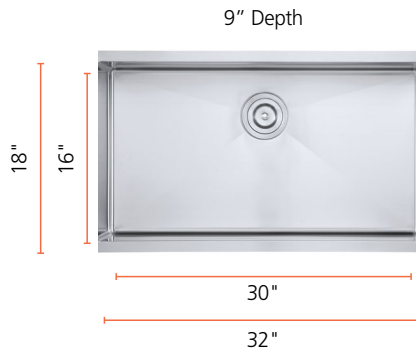

CR3118E

SNKCR3118E

- Large Single Bowl
- Available in 18 Gauge Only
- 304 Stainless Steel
- Accessories Available