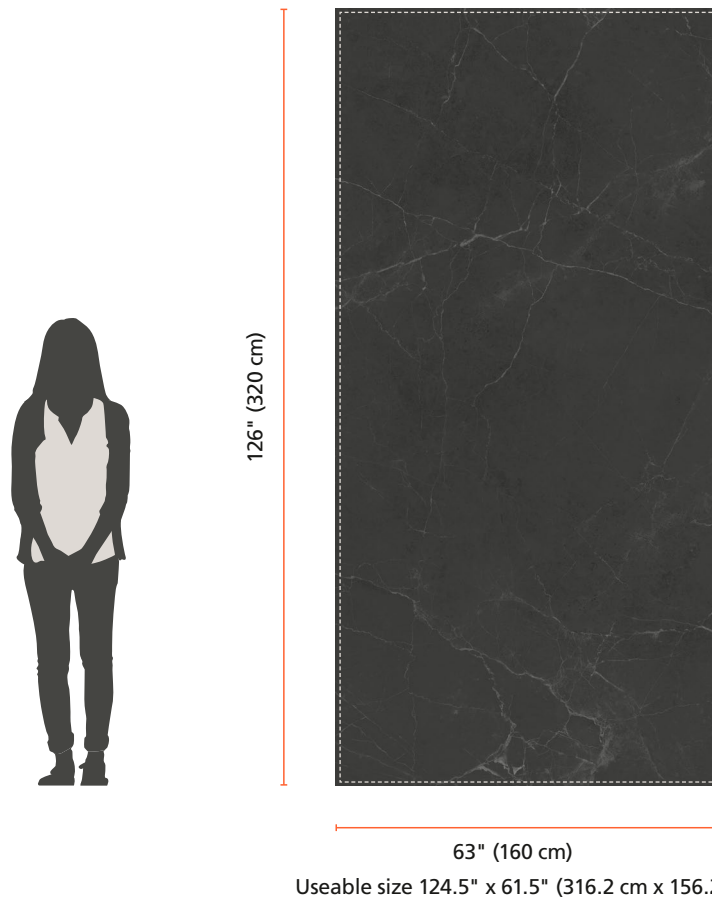

Porcelain Slab Sizes

Large Slab Size

Caesarstone Porcelain surfaces come in one large-scale size for a seamless kitchen experience.

Caesarstone Porcelain surfaces have a thickness of 12 mm, making them suitable for a variety of indoor and outdoor applications.

Size – 62.9" x 125.9"
(160 cm x 320 cm)

Thickness – 1.2 cm

Weight – 330.7 – 352.7 lbs
(150-160 kg)

Weight / M2 – 59.5 - 68.3 lbs
(27-31 kg)