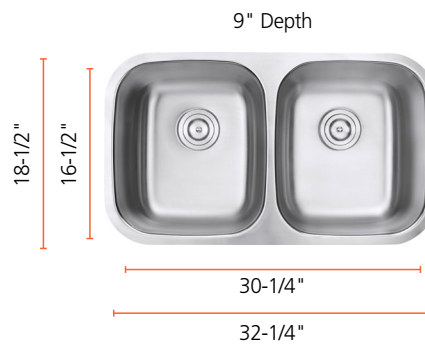

The Doral

SNKFAB5050

- Double Equal Bowl (50/50)
- Available in 16 and 18 gauge
- 304 Stainless Steel
- Accessories Available