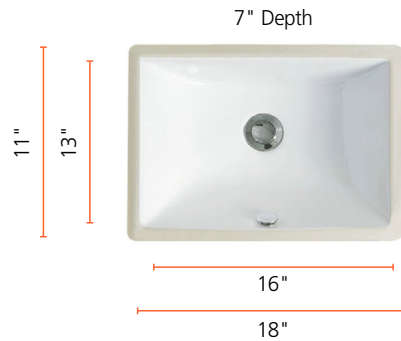

Fab 1611

- Available in White or Biscuit