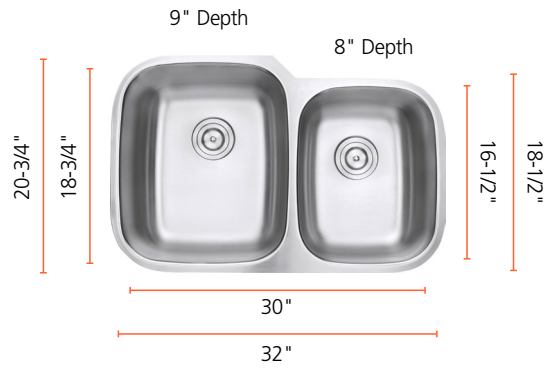

The Bonita

SNKFAB6040

- Asymmetrical Double Bowl (60/40)
- Available in 16 and 18 gauge
- 304 Stainless Steel
- Accessories Available