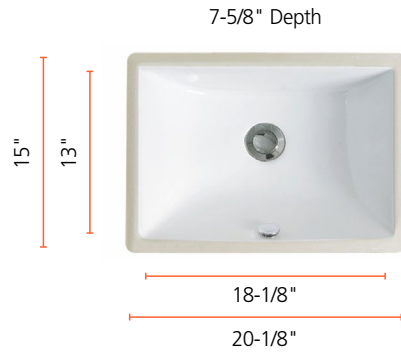

Sinks

Fab 1813

- Available in White or Biscuit