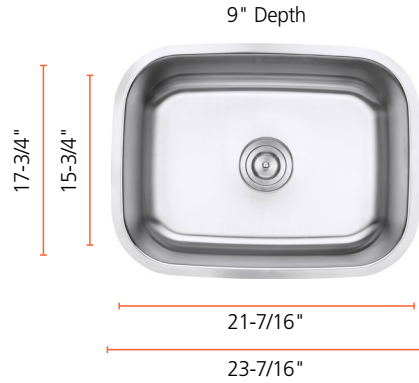

Sinks

The Panama

SNKFAB2318

- Smaller Single Bowl
- Available in 16 and 18 gauge
- 304 Stainless Steel
- Accessories Available