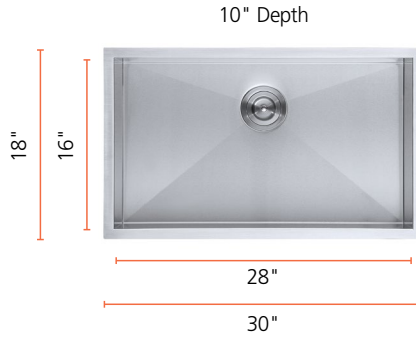

Sinks

The Chicago

SNKFABSQ3118

- Large Square Single Bowl
- Available in 16 Gauge Only
- 304 Stainless Steel
- Accessories Available