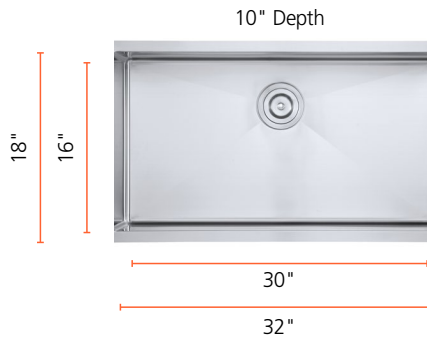

The Hestia

SNKCR3118

- Large Single Bowl
- Available in 16 Gauge Only
- 304 Stainless Steel
- Accessories Available

5810 Black Tempal